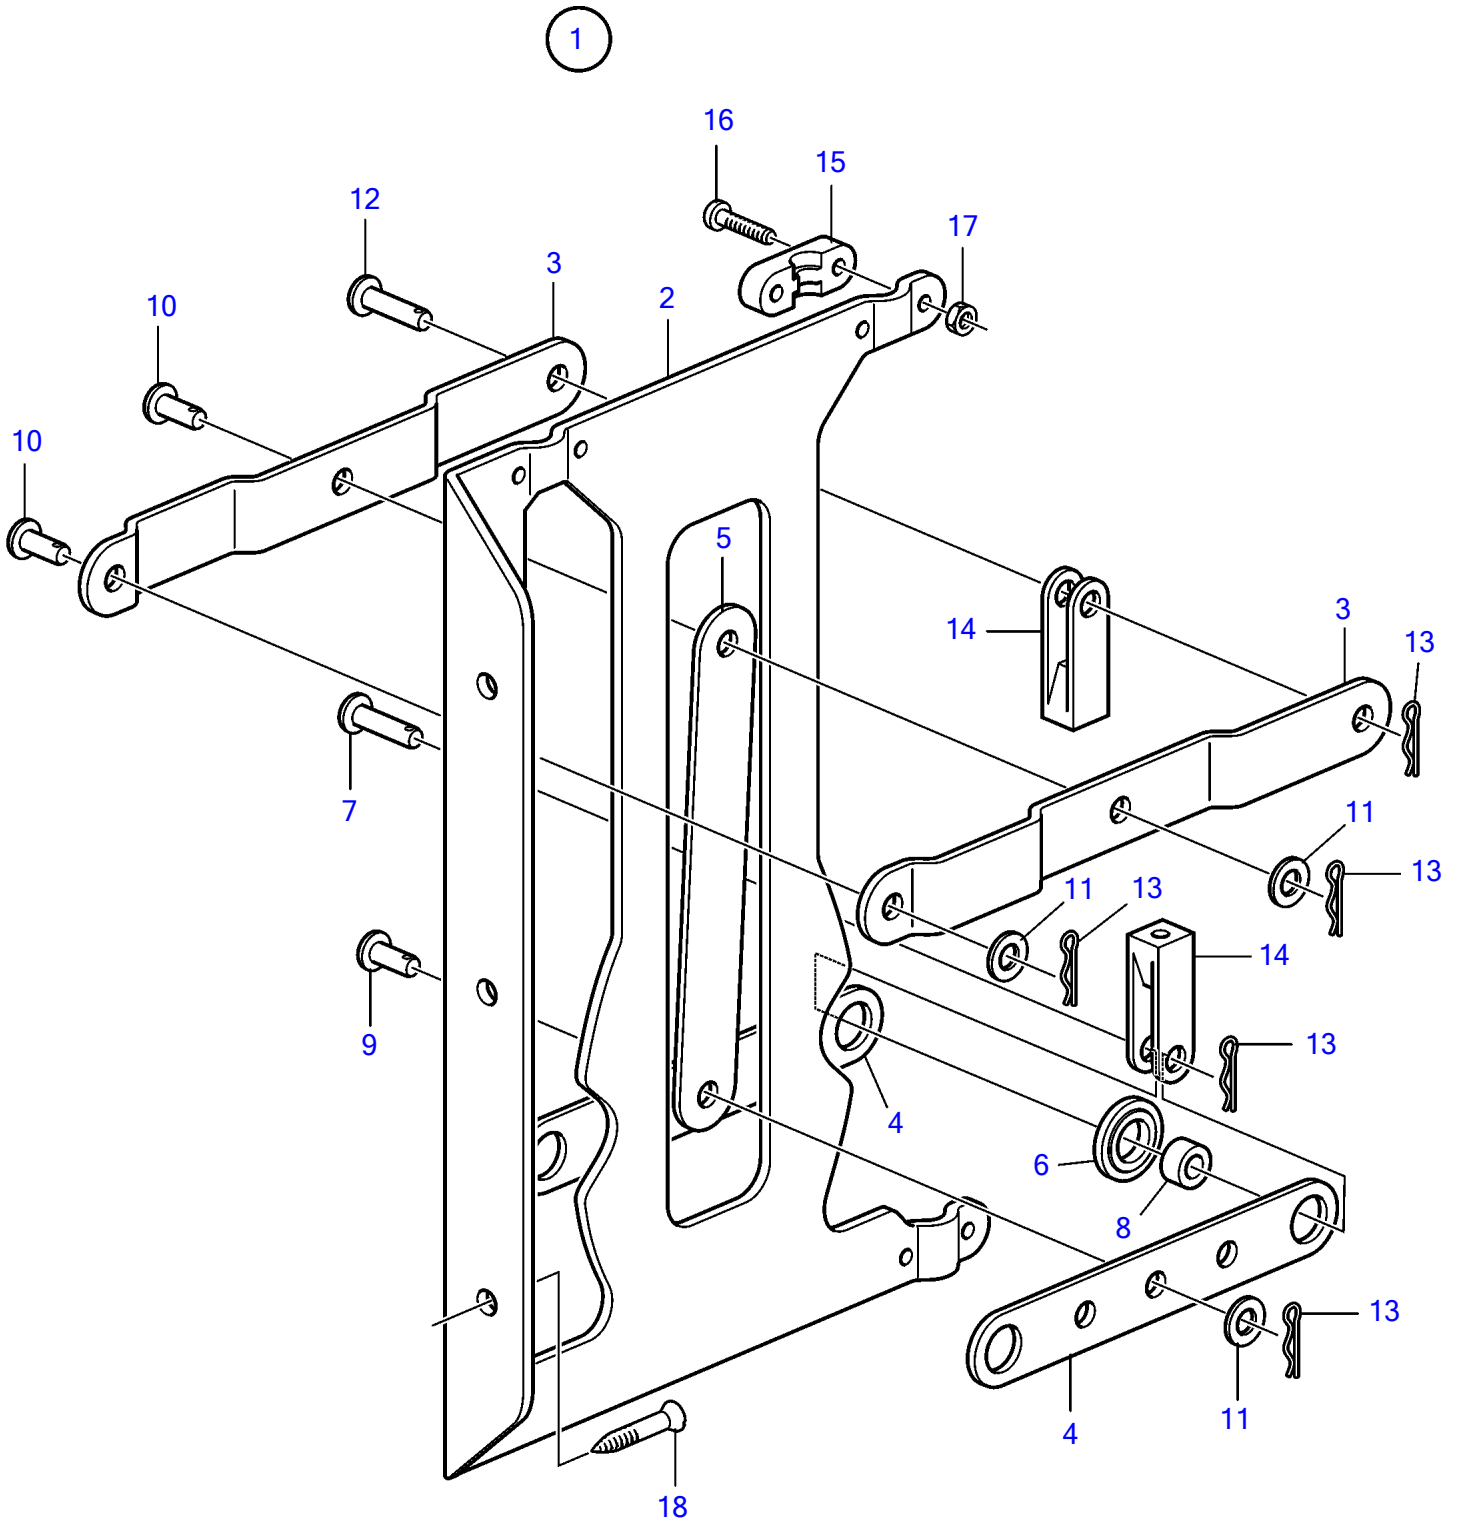

AD31L-A, AD31P-A, AD41L-A, AD41P-A, D41L-A, TAMD31L-A, TAMD31M-A, TAMD31P-A, TAMD31S-A, TAMD41H-A, TAMD41H-B, TAMD41P-A, TAMD41L-A, TAMD41M-A, TMD31L-A, TMD41L-A

23103

AD31L-A, AD31P-A, AD41L-A, AD41P-A, D41L-A, TAMD31L-A, TAMD31M-A, TAMD31P-A, TAMD31S-A, TAMD41H-A, TAMD41H-B, TAMD41P-A, TAMD41L-A, TAMD41M-A, TMD31L-A, TMD41L-A

REF	PART NO.	QTY	DESCRIPTION	NOTES
1	828164	1	Connection plate	For double steering positions.
2		1	• Housing	
3		2	• Lever	
4		2	• Lever	
5		1	• Lever	
6	828180	2	• Roller	
7	828183	2	• Split pin	
8	828178	2	• Bushing	
9	(850358)	1	• Clevis pin	Obsolete part
10	(828177)	2	• Clevis pin	Obsolete part
11	940191	3	• Washer	
12	828182	1	• Clevis pin	
13	664822	6	• Split pin	
14	850452	3	• Fork	
15	850361	3	• Cable attachment	
16	969407	6	• 6 point socket screw	(956078)
17	955780	6	• Hexagon nut	
18	(905448)	3	Screw	Obsolete part